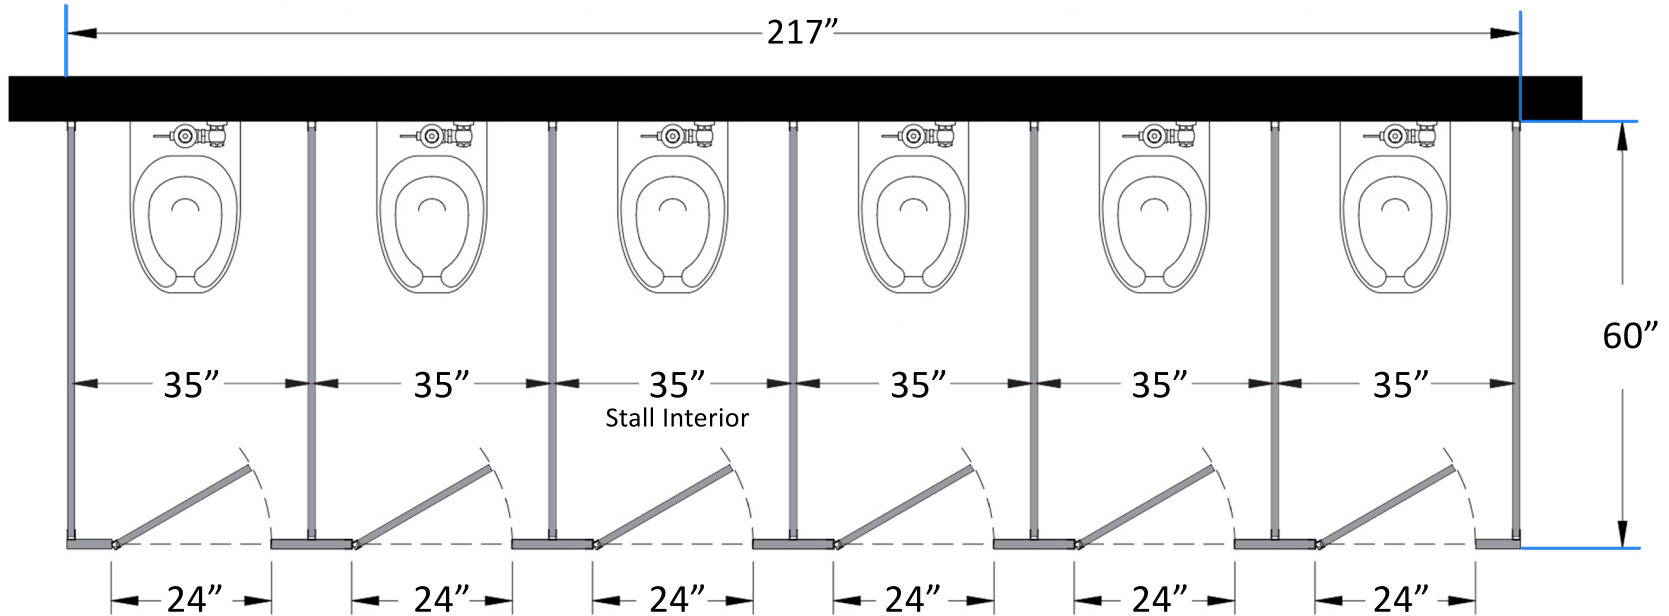

Style:  
 Overhead Braced  
 Floor Mount  
 Ceiling Mount  
 Floor/Ceiling Mount

Material:  
 Baked Enamel  
 Plastic Laminate  
 Solid Phenolic  
 Solid Plastic  
 Stainless Steel

Color:  
\_\_\_\_\_

Ship To: \_\_\_\_\_

## Bathroom Partitions - 6 Stall Free Standing Left Hand